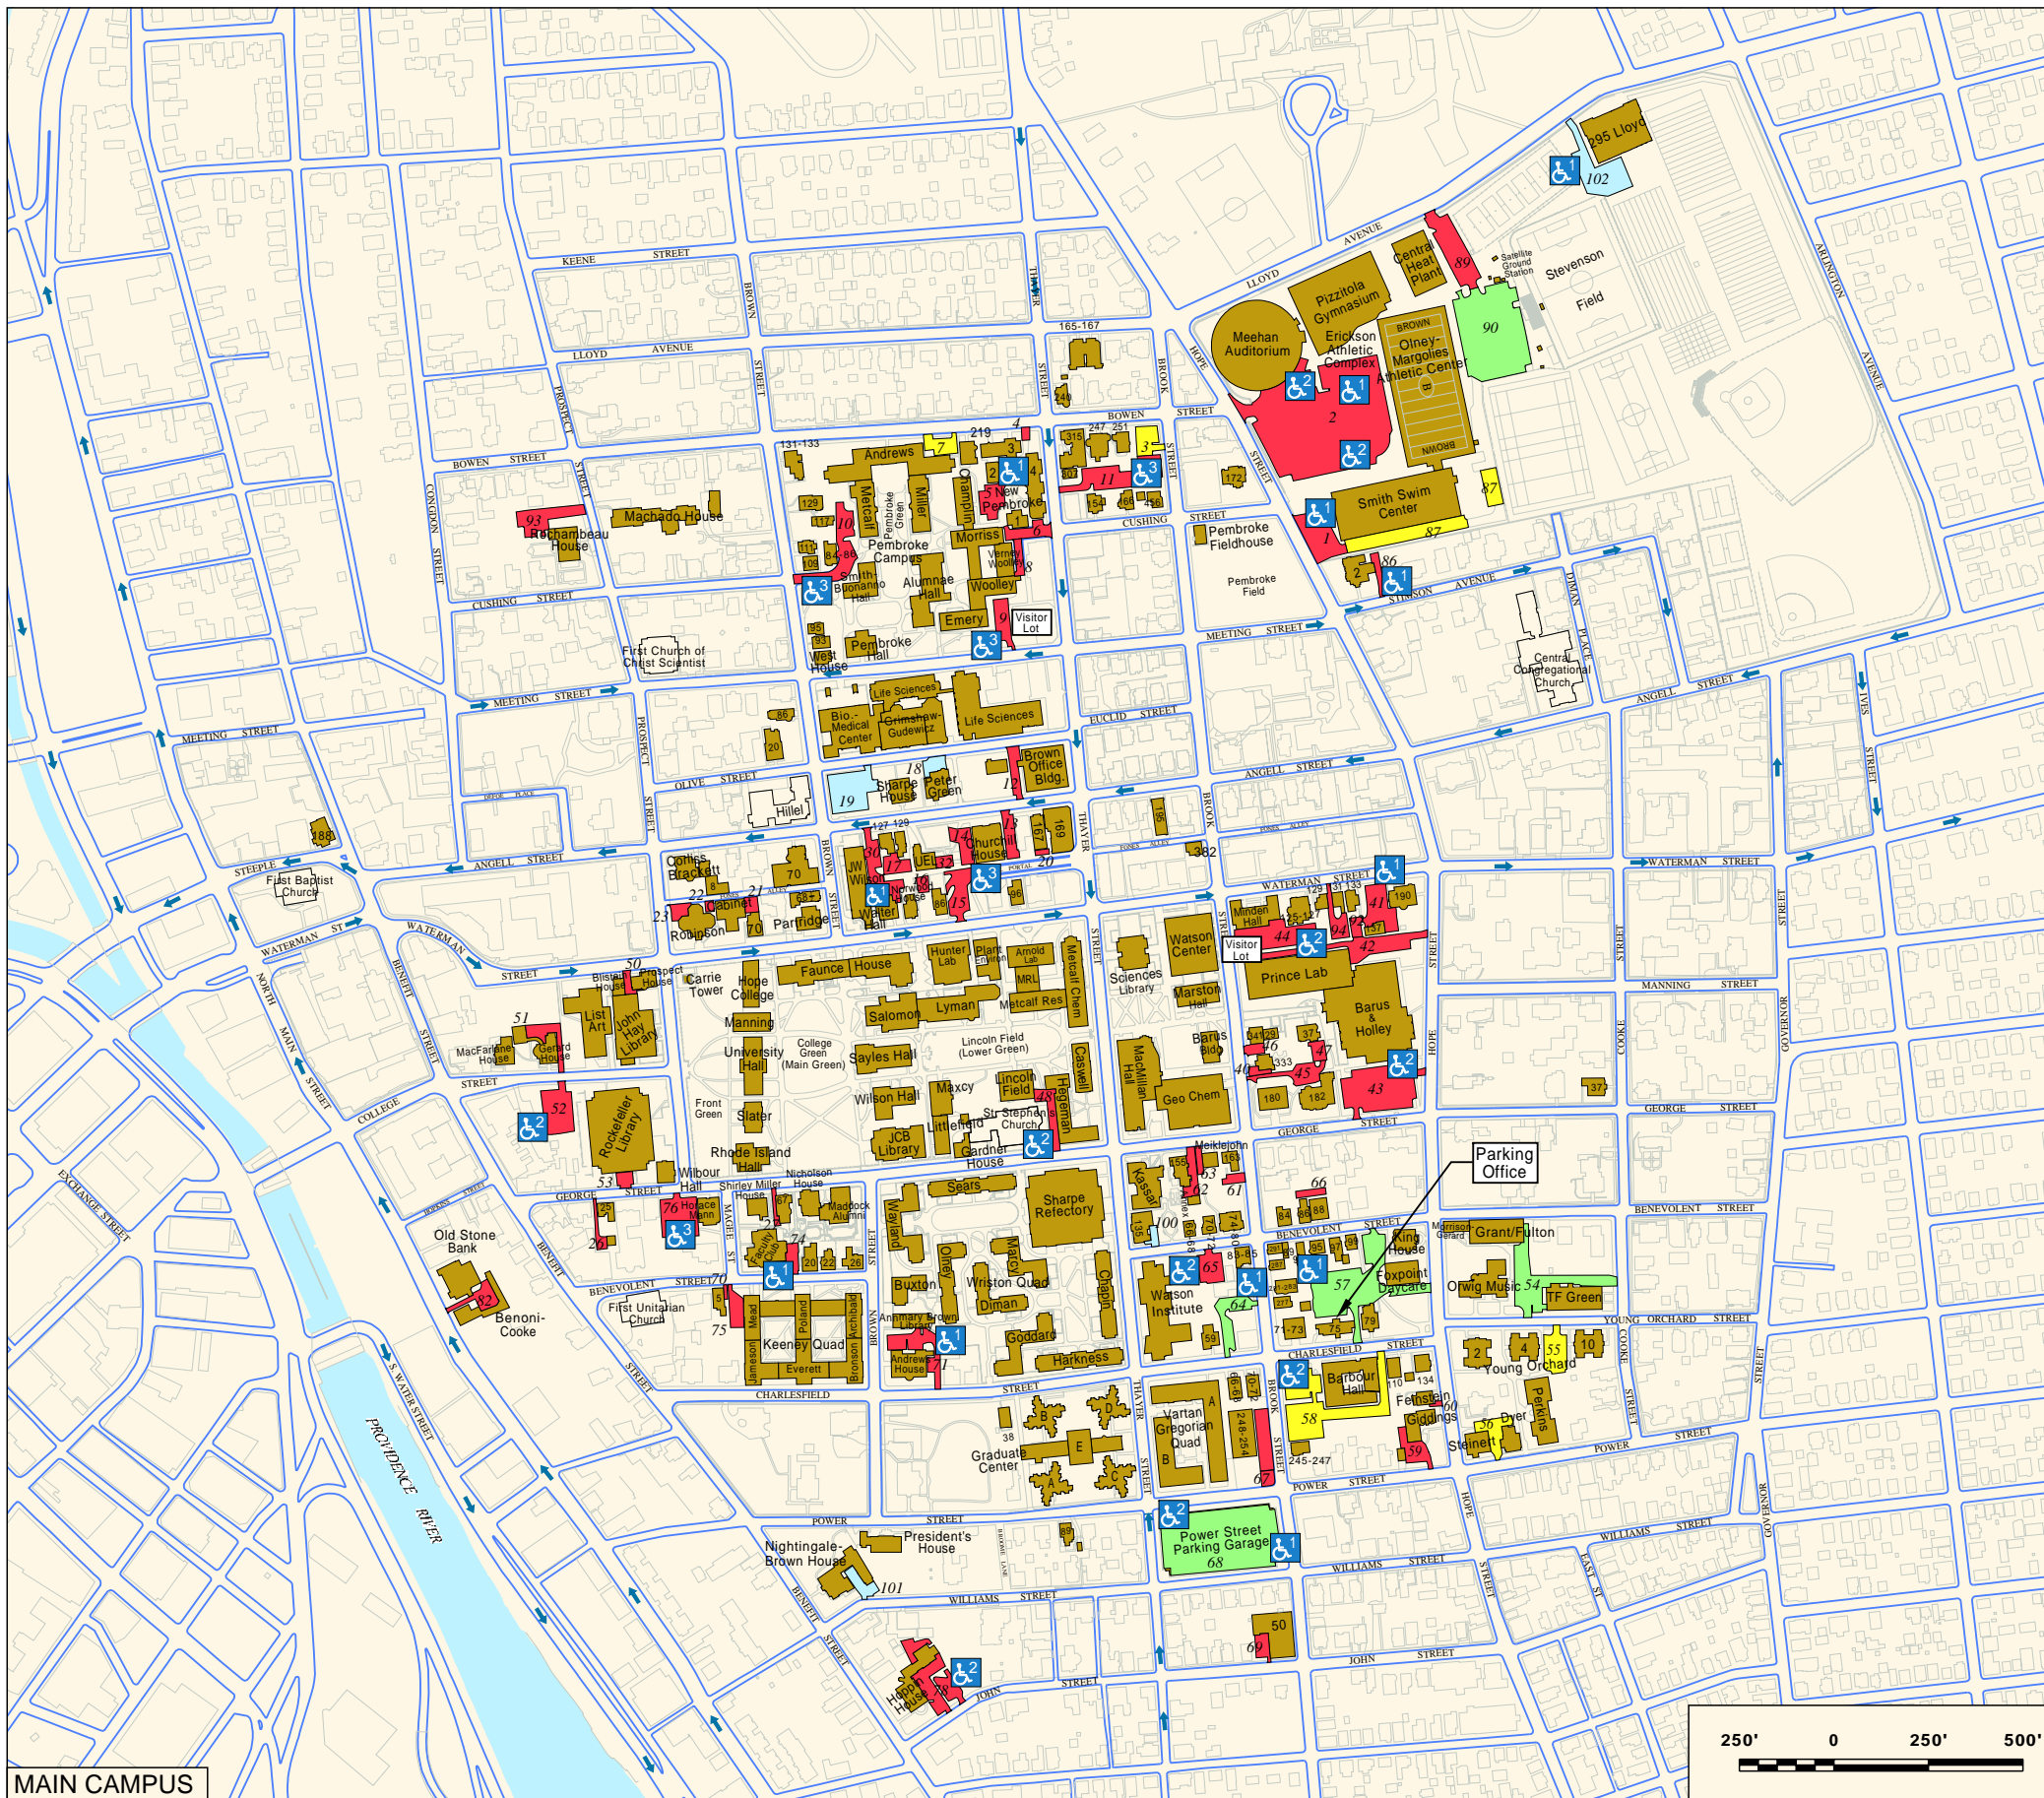

BROWN STADIUM 1" = 400'

LADD OBSERVATORY 1" = 300'

INDIA POINT 1" = 300'

JEWELRY DISTRICT 1" = 750'

MAIN CAMPUS

LEGEND

- # Student Parking Only
= Parking Lot Number
- # Faculty/Staff Parking Only
= Parking Lot Number
- # Faculty/Staff & Student Parking
= Parking Lot Number
- # Other Parking
= Parking Lot Number
- Brown University Buildings
- ♿ # Accessible Parking
= Number of Accessible spaces