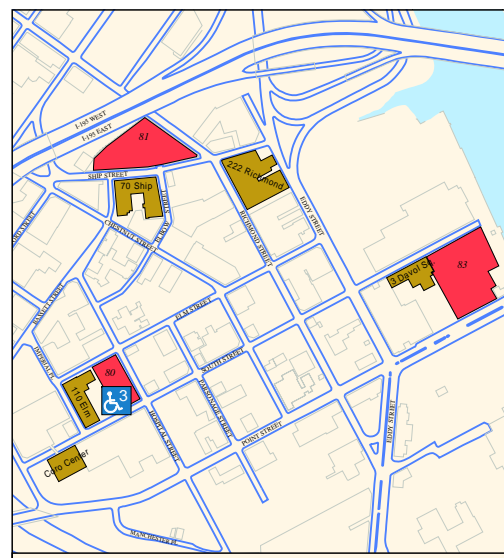

BROWN STADIUM 1" = 400'

LADD OBSERVATORY 1" = 300'

INDIA POINT 1" = 300'

JEWELRY DISTRICT 1" = 750'

MAIN CAMPUS

LEGEND

- # Student Parking Only
= Parking Lot Number
- # Faculty/Staff Parking Only
= Parking Lot Number
- # Faculty/Staff & Student Parking
= Parking Lot Number
- # Other Parking
= Parking Lot Number
- Brown University Buildings
- ♿ # Accessible Parking
= Number of Accessible spaces