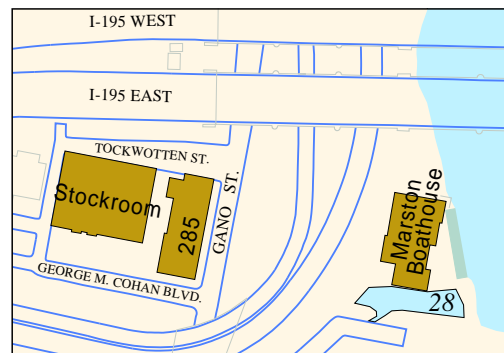

BROWN STADIUM 1" = 400'

LADD OBSERVATORY 1" = 300'

INDIA POINT 1" = 300'

JEWELRY DISTRICT 1" = 750'

MAIN CAMPUS

LEGEND

- # Student Parking Only
= Parking Lot Number
- # Faculty/Staff Parking Only
= Parking Lot Number
- # Faculty/Staff & Student Parking
= Parking Lot Number
- # Other Parking
= Parking Lot Number
- Brown University Buildings
- ♿ # Accessible Parking
= Number of Accessible spaces